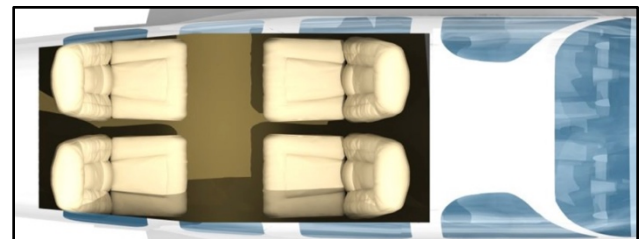

Please call for a flight quote.

PHONE: (800) 641-5387 (JETS)

EMAIL: fly@flyprivate.com

WEBSITE: www.flyprivate.com