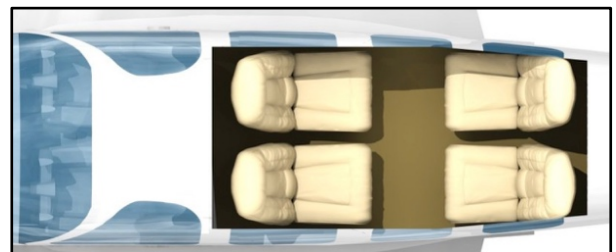

Please call for a flight quote.

PHONE: (800) 641-5387 (JETS)

EMAIL: fly@flyprivate.com

WEBSITE: www.flyprivate.com