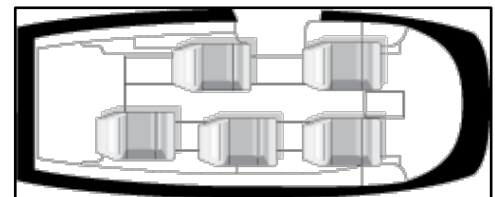

Please call for a flight quote.

PHONE: (800) 641-5387 (JETS)
EMAIL: fly@flyprivate.com
WEBSITE: www.flyprivate.com