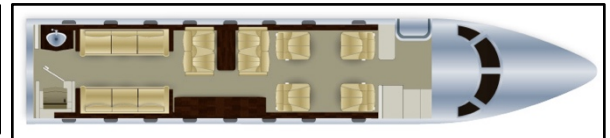

Falcon 900

Cabin Length: 33' 2"
Cabin Width: 7' 8"
Cabin Height: 6' 2"
Cabin Volume (ft³): 1264
Internal Baggage (ft³): 127
External Baggage (ft³): 0
Range (sm): 4603
Seating: 12
Average Speed (mph): 536
On Board Lavatory: Yes