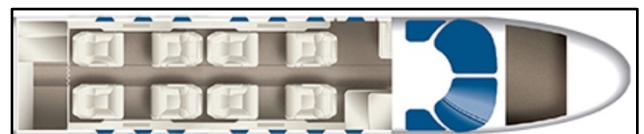

FlyPrivate®

EXPERIENCE THE DIFFERENCE.