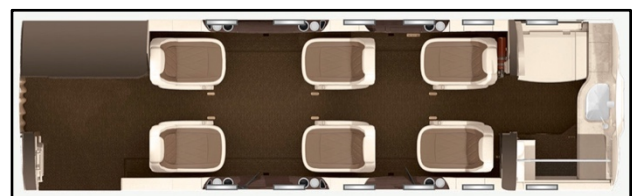

FlyPrivate®

EXPERIENCE THE DIFFERENCE.