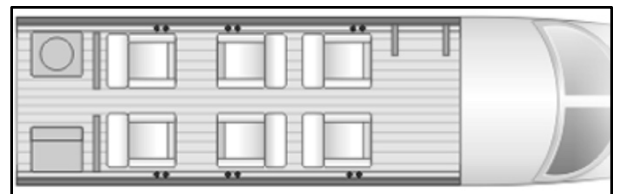

FlyPrivate®

EXPERIENCE THE DIFFERENCE.