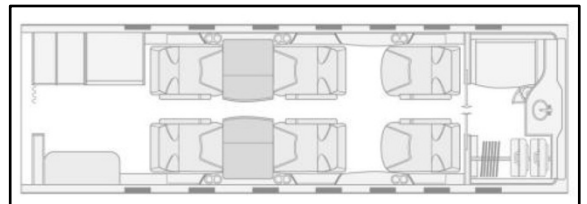

FlyPrivate®

EXPERIENCE THE DIFFERENCE.