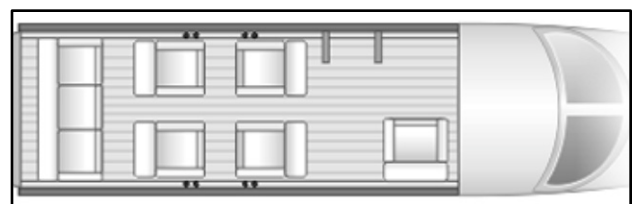

FlyPrivate®

EXPERIENCE THE DIFFERENCE.