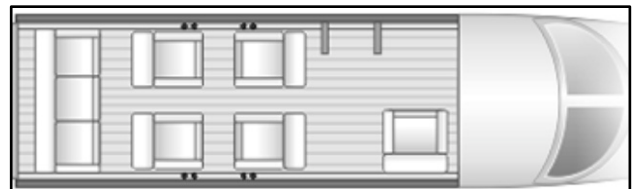

FlyPrivate®

EXPERIENCE THE DIFFERENCE.