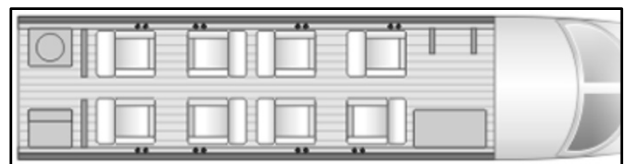

Gulfstream 100

Cabin Length: 17' 1"
Cabin Width: 4' 10"
Cabin Height: 5' 8"
Cabin Volume (ft³): 304
Internal Baggage (ft³): 9
External Baggage (ft³): 55
Range (sm): 2861
Seating: 6-8
Average Speed (mph): 515
On Board Lavatory: Yes