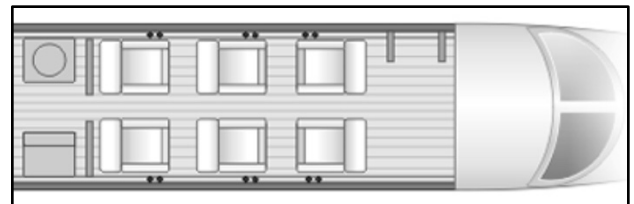

FlyPrivate®

EXPERIENCE THE DIFFERENCE.