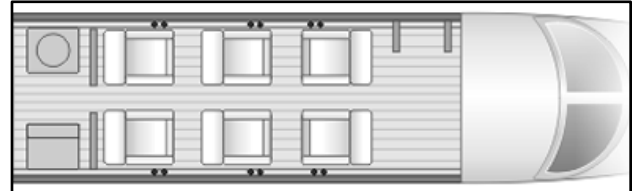

FlyPrivate®

EXPERIENCE THE DIFFERENCE.