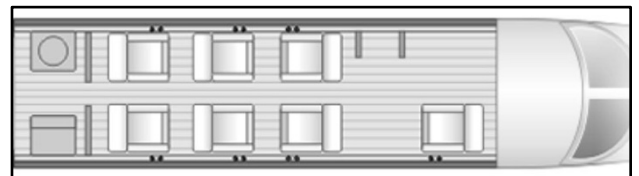

FlyPrivate®

EXPERIENCE THE DIFFERENCE.