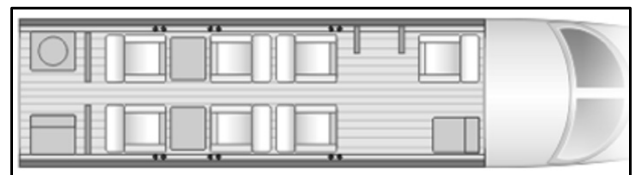

FlyPrivate®

EXPERIENCE THE DIFFERENCE.