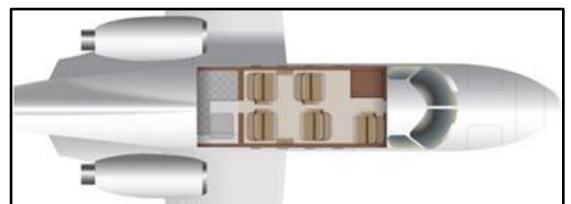

FlyPrivate®

EXPERIENCE THE DIFFERENCE.