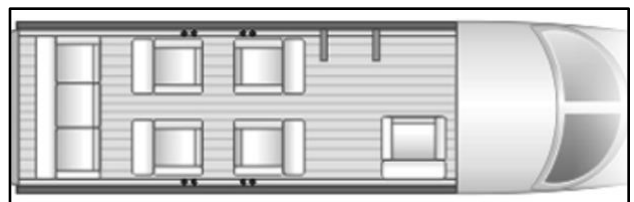

FlyPrivate®

EXPERIENCE THE DIFFERENCE.