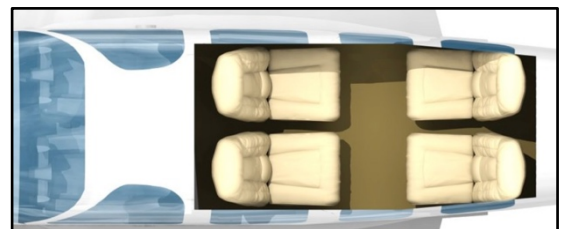

FlyPrivate®

EXPERIENCE THE DIFFERENCE.