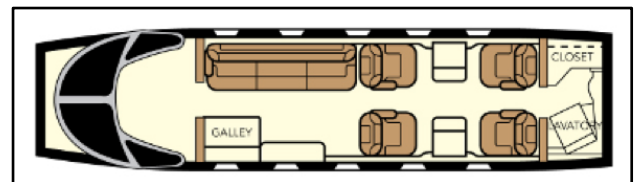

FlyPrivate®

EXPERIENCE THE DIFFERENCE.