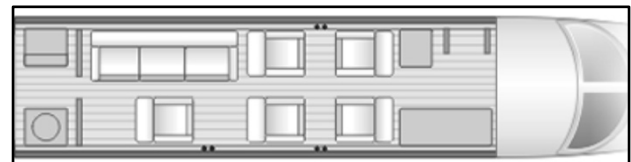

FlyPrivate®

EXPERIENCE THE DIFFERENCE.