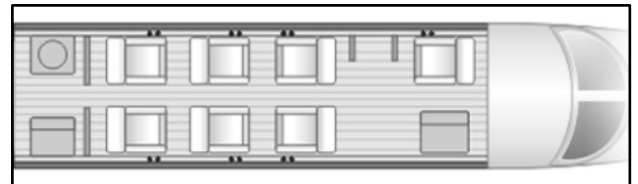

FlyPrivate®

EXPERIENCE THE DIFFERENCE.