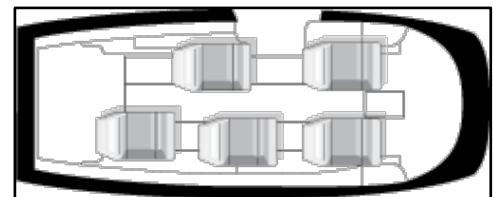

Please call for a flight quote.

PHONE: (800) 641-5387 (JETS)
EMAIL: fly@flyprivate.com
WEBSITE: www.flyprivate.com
BLOG: www.flyprivate.wordpress.com