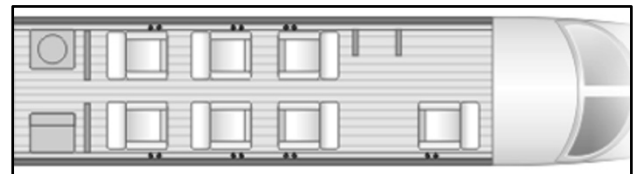

FlyPrivate®

EXPERIENCE THE DIFFERENCE.