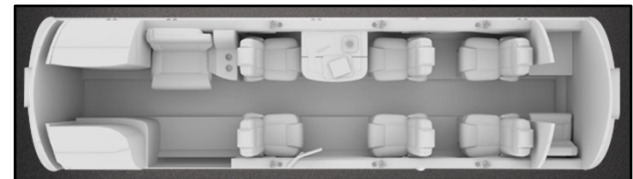

FlyPrivate®

EXPERIENCE THE DIFFERENCE.