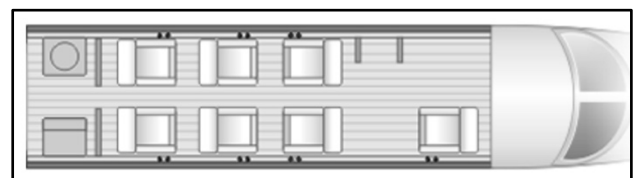

FlyPrivate®

EXPERIENCE THE DIFFERENCE.