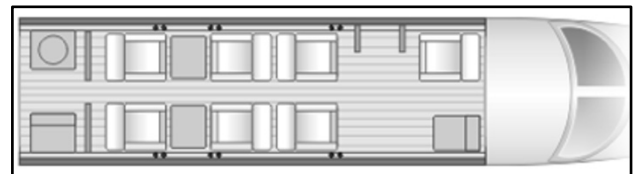

FlyPrivate®

EXPERIENCE THE DIFFERENCE.